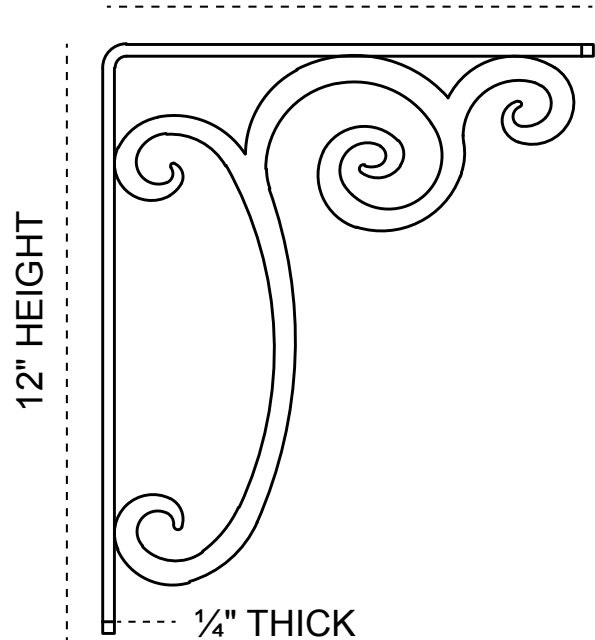

# 1½-INCH W X 10-INCH D X 12-INCH H AVERY SINGLE BRACE BRACKET

1½" WIDTH

FRONT PROFILE

10" DEPTH

SIDE PROFILE

**HEAVY-DUTY ¼" THICK**

**AVAILABLE IN:**  
POWDER COATED BLACK

**BKTM01X10X12SAV**