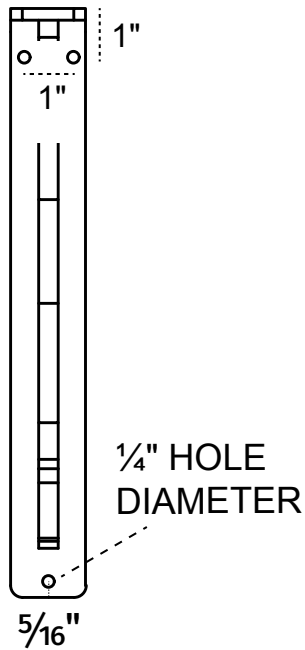

# 1½-INCH W X 10-INCH D X 12-INCH H AVERY SINGLE BRACE BRACKET

1½" WIDTH

FRONT PROFILE

10" DEPTH

SIDE PROFILE

**HEAVY-DUTY ¼" THICK**

**AVAILABLE IN:**  
POWDER COATED BLACK

**BKTM01X10X12SAV**